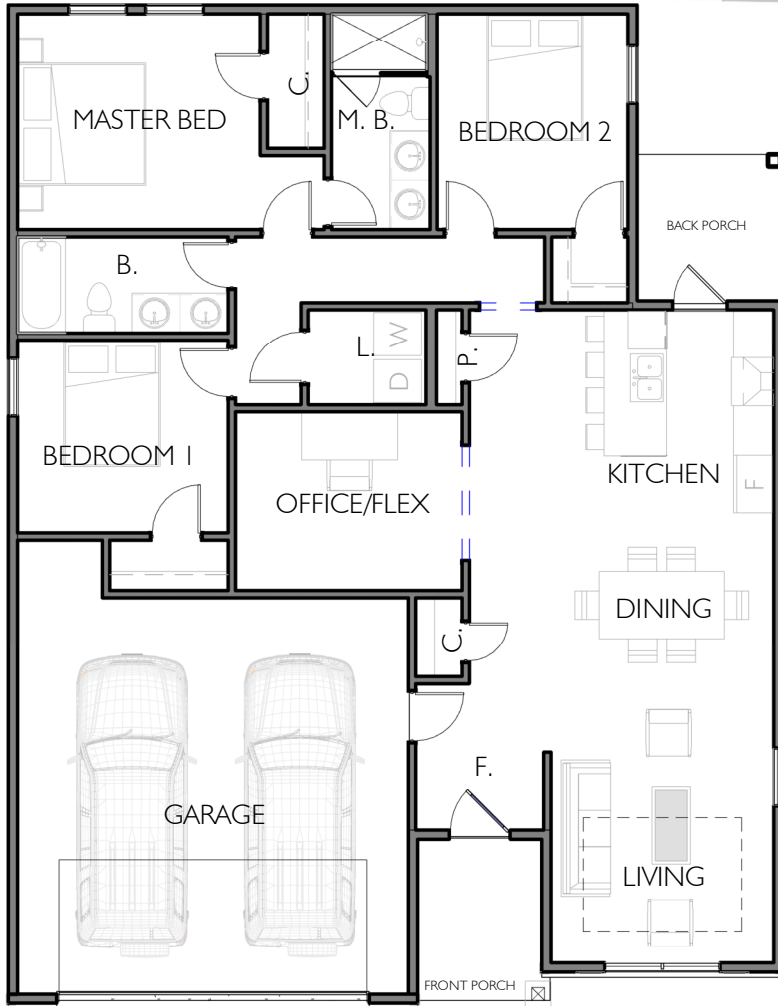

WCH
HOMES
HAWKS RIDGE

WILLOW

OPTION A

3 BEDROOMS
DINING ROOM
1,444 SQFT

OPTION B